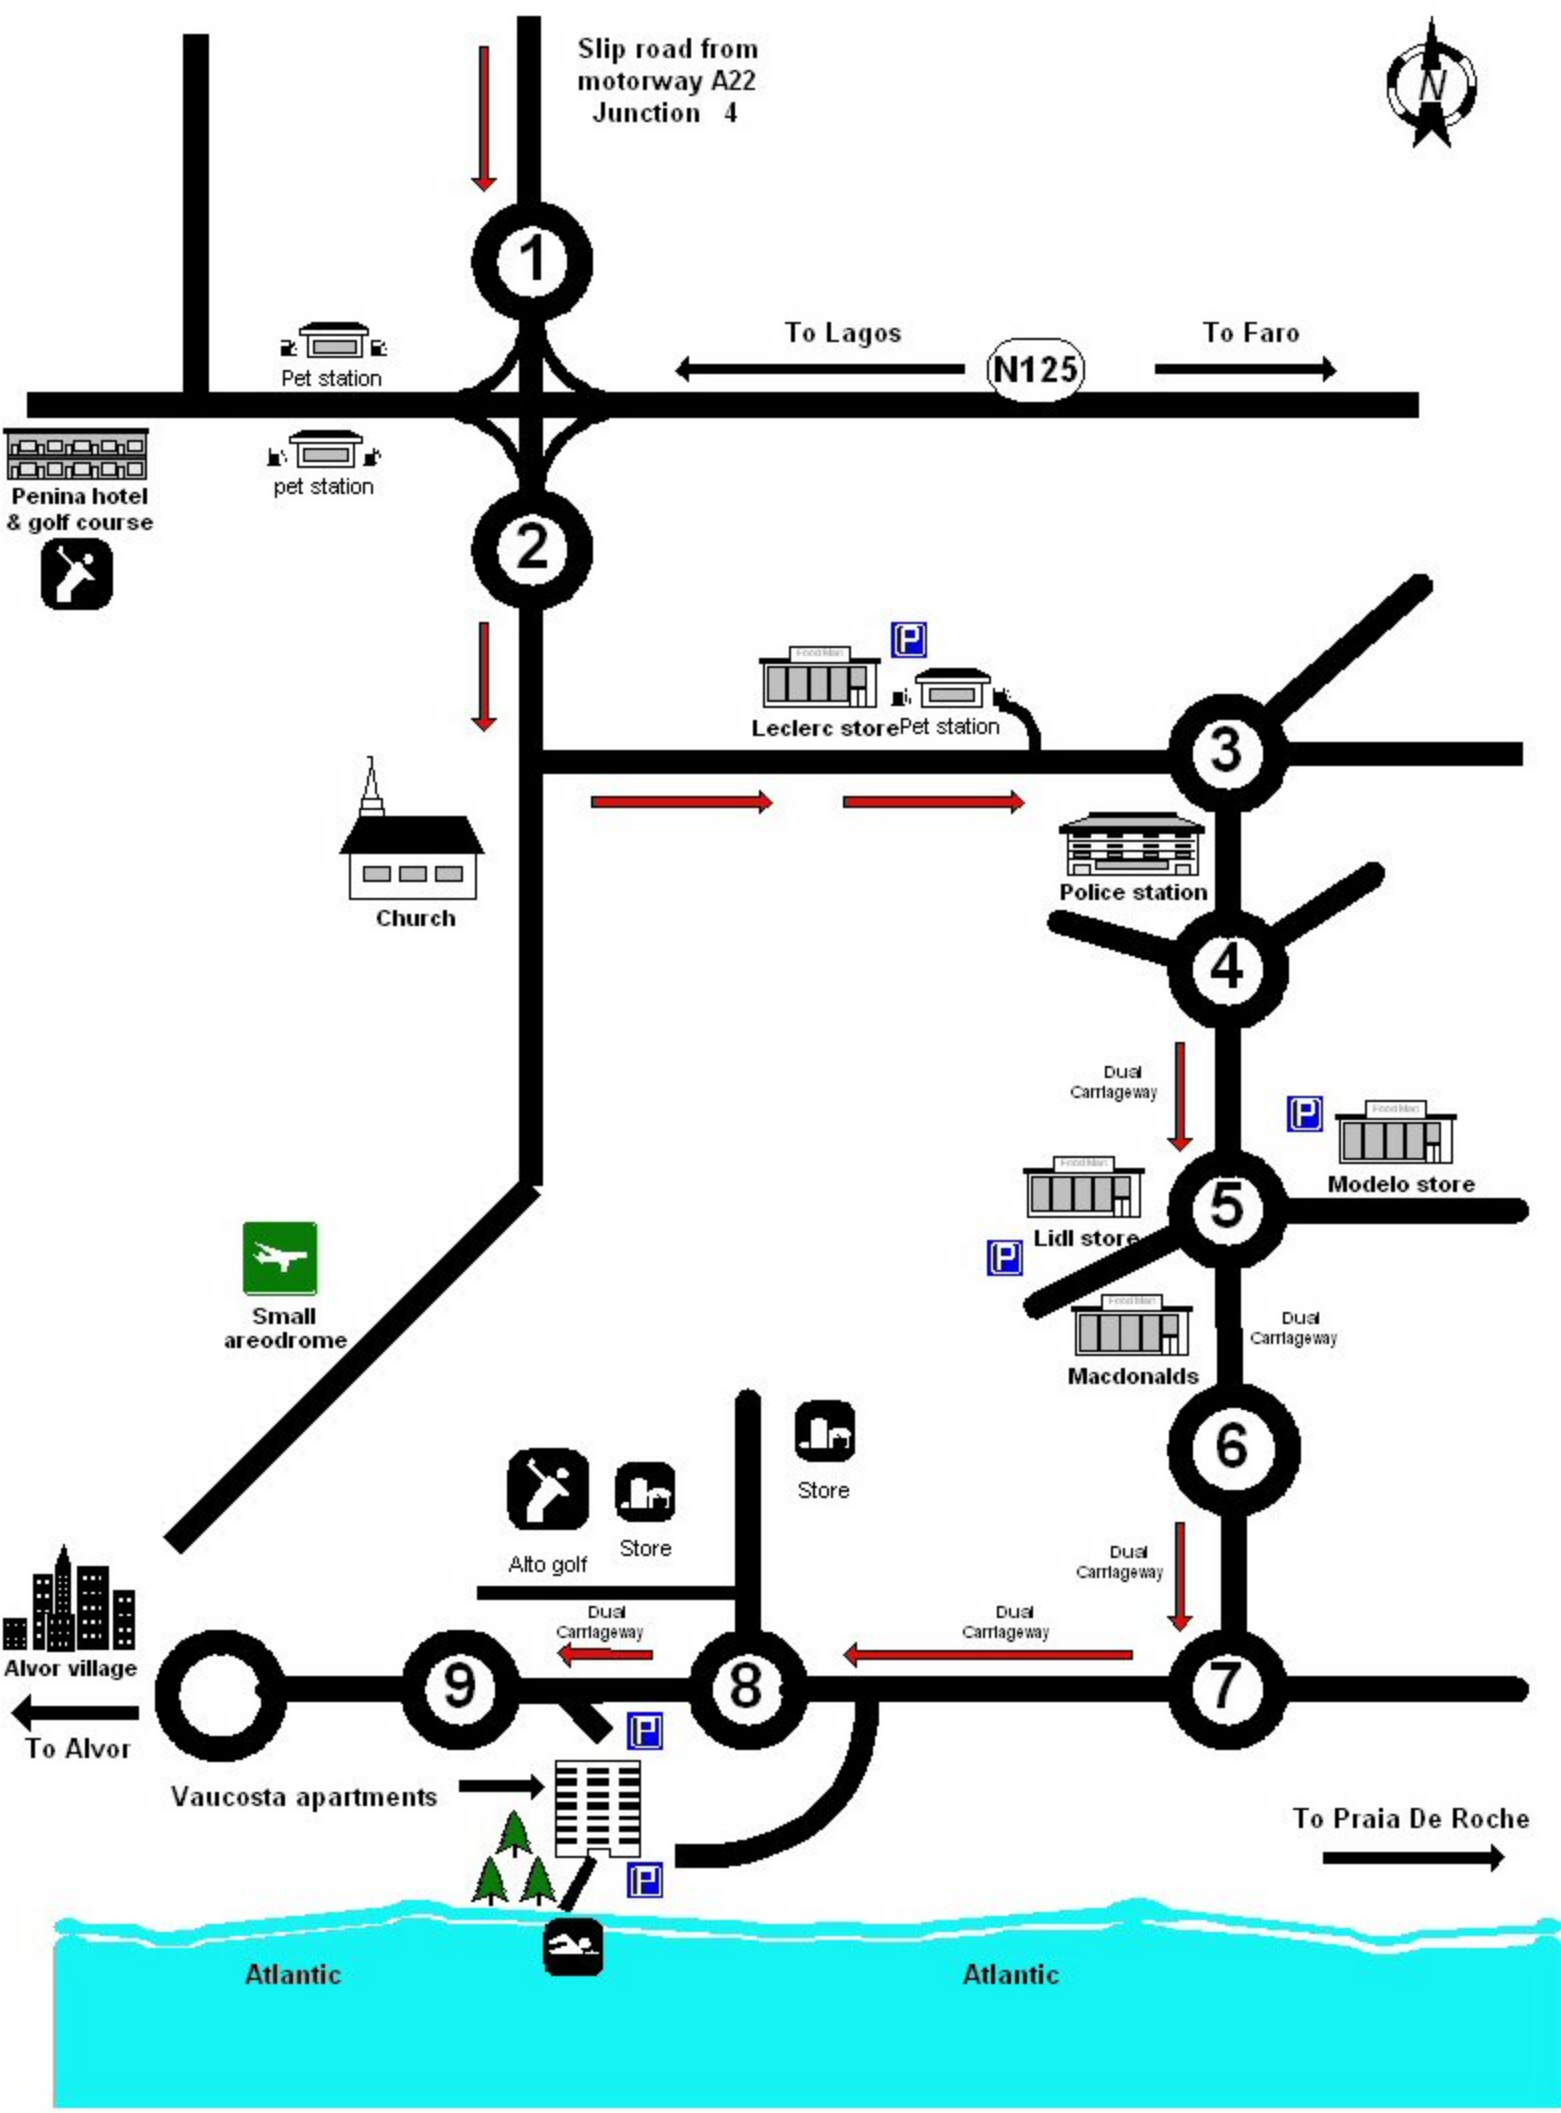

Slip road from
motorway A22
Junction 4

Pet station

To Lagos

N125

To Faro

Penina hotel
& golf course

pet station

Leclerc store

Pet station

Church

Police station

Small
areodrome

Lidl store

Modelo store

Macdonalds

Alto golf

Store

Alvor village

To Alvor

Vaucosta apartments

Store

To Praia De Roche

Atlantic

Atlantic